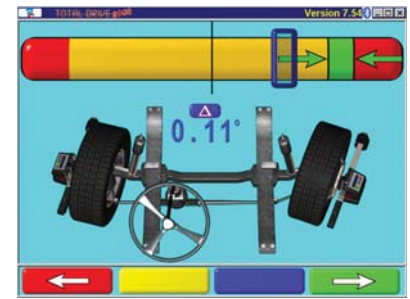

### Install patented Non-Runout Fast-Clamp

- Fits Budd type wheels.
- Securely fastens by gripping tire.
- References wheel at its center for precise accuracy.
- Raising the vehicle for runout compensation is not necessary or recommended.
- Skip runout and save significant time and increase your labor efficiency.

### Measure Angles for Vehicle Diagnosis

- Front and rear camber and toe with thrust are measured automatically.
- Caster and SAI turning routine requires less than 10 seconds.
- Complete diagnosis is displayed for both axles.